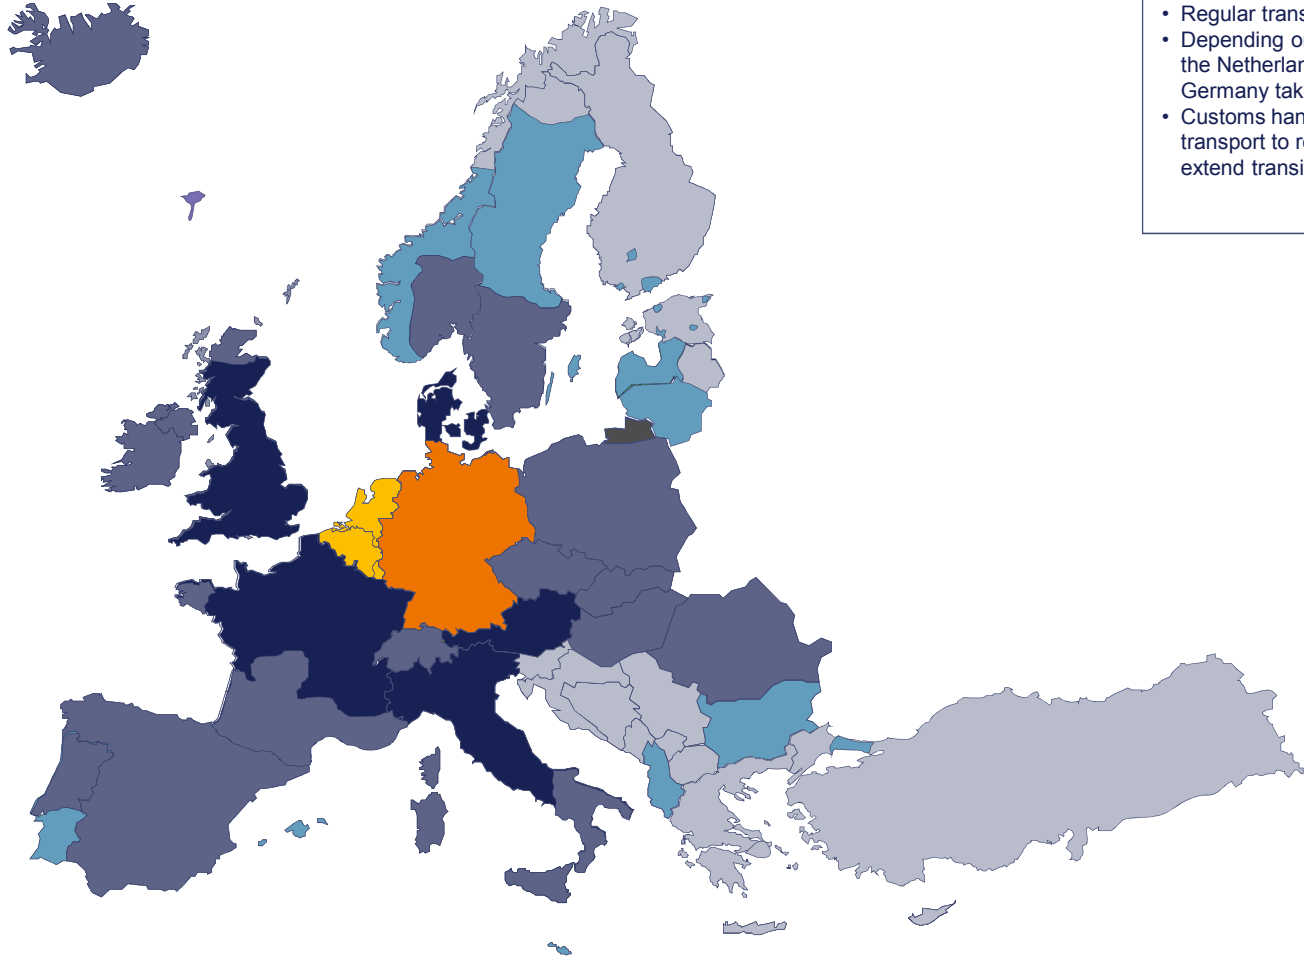

# How fast parcels from the Netherlands reach their destination

- Regular transit times as of 09-2018
- Depending on the shipping point in the Netherlands, the transit to Germany takes 1 or 2 days.
- Customs handling as well as transport to remote areas may extend transit times.

1 day
1-2 days
2 days
3 days
4 days
> 4 days