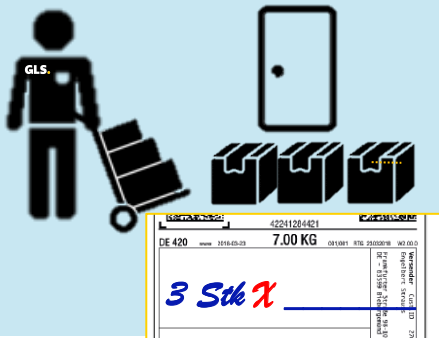

Direct signature on the package label

Contactless delivery - for all-round secure parcel receipt

In the current coronavirus situation, we should reduce personal contacts to a minimum as far as possible in order to protect both, you as the recipient and the delivery driver! **Contactless delivery** minimizes the risk of receiving parcels!

1

The delivery person places the parcels in front of your house / apartment door, rings and goes back 1-2 steps.

The number of packages and space for your signature are noted on one package label.

2

Please sign on a package label next to the marking.